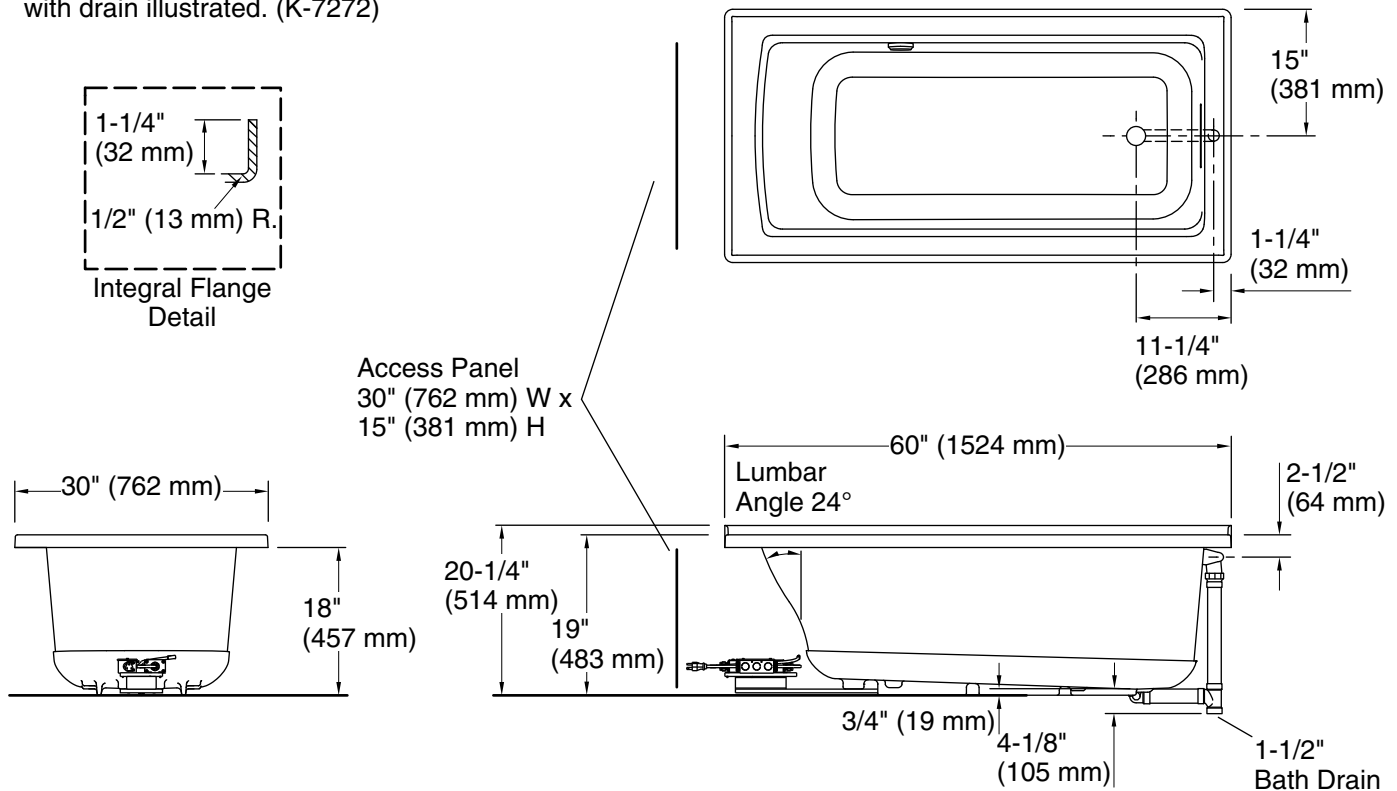

No change in measurements if connected with drain illustrated. (K-7272)

Required Electrical Service

One circuit required, protected with Class A Ground-Fault Circuit-Interrupter (GFCI). Outside North America, this device may be known as a Residual Current Device (RCD).

Heated Surface: 120 V, 15 A, 60 Hz

Technical Information

All product dimensions are nominal.

Installation: Three-wall alcove

Drain location: Right

Basin area, bottom: 45-1/8" x 19-11/16" (1146 mm x 500 mm)

Basin area, top: 52-1/8" x 22-1/16" (1324 mm x 560 mm)

Weight: 68 lbs (30.8 kg)

Minimum floor load: 45.5 lbs/ft² (222.2 kg/m²)

Water depth: 15-1/8" (384 mm)

Water capacity: 57 gal (215.8 L)

Electrical component rating: Heated Surface: 120 V, 0.5 A, 60 Hz, 65 W

Minimum flat for door: 2" (51 mm)

Notes

Measure your actual product for rough-in details.

Install this product according to the installation instructions.

The hot water supply should be 70% of the capacity of the bath or greater. Installations will vary.

ADA compliant when installed to the specific requirements of these regulations.